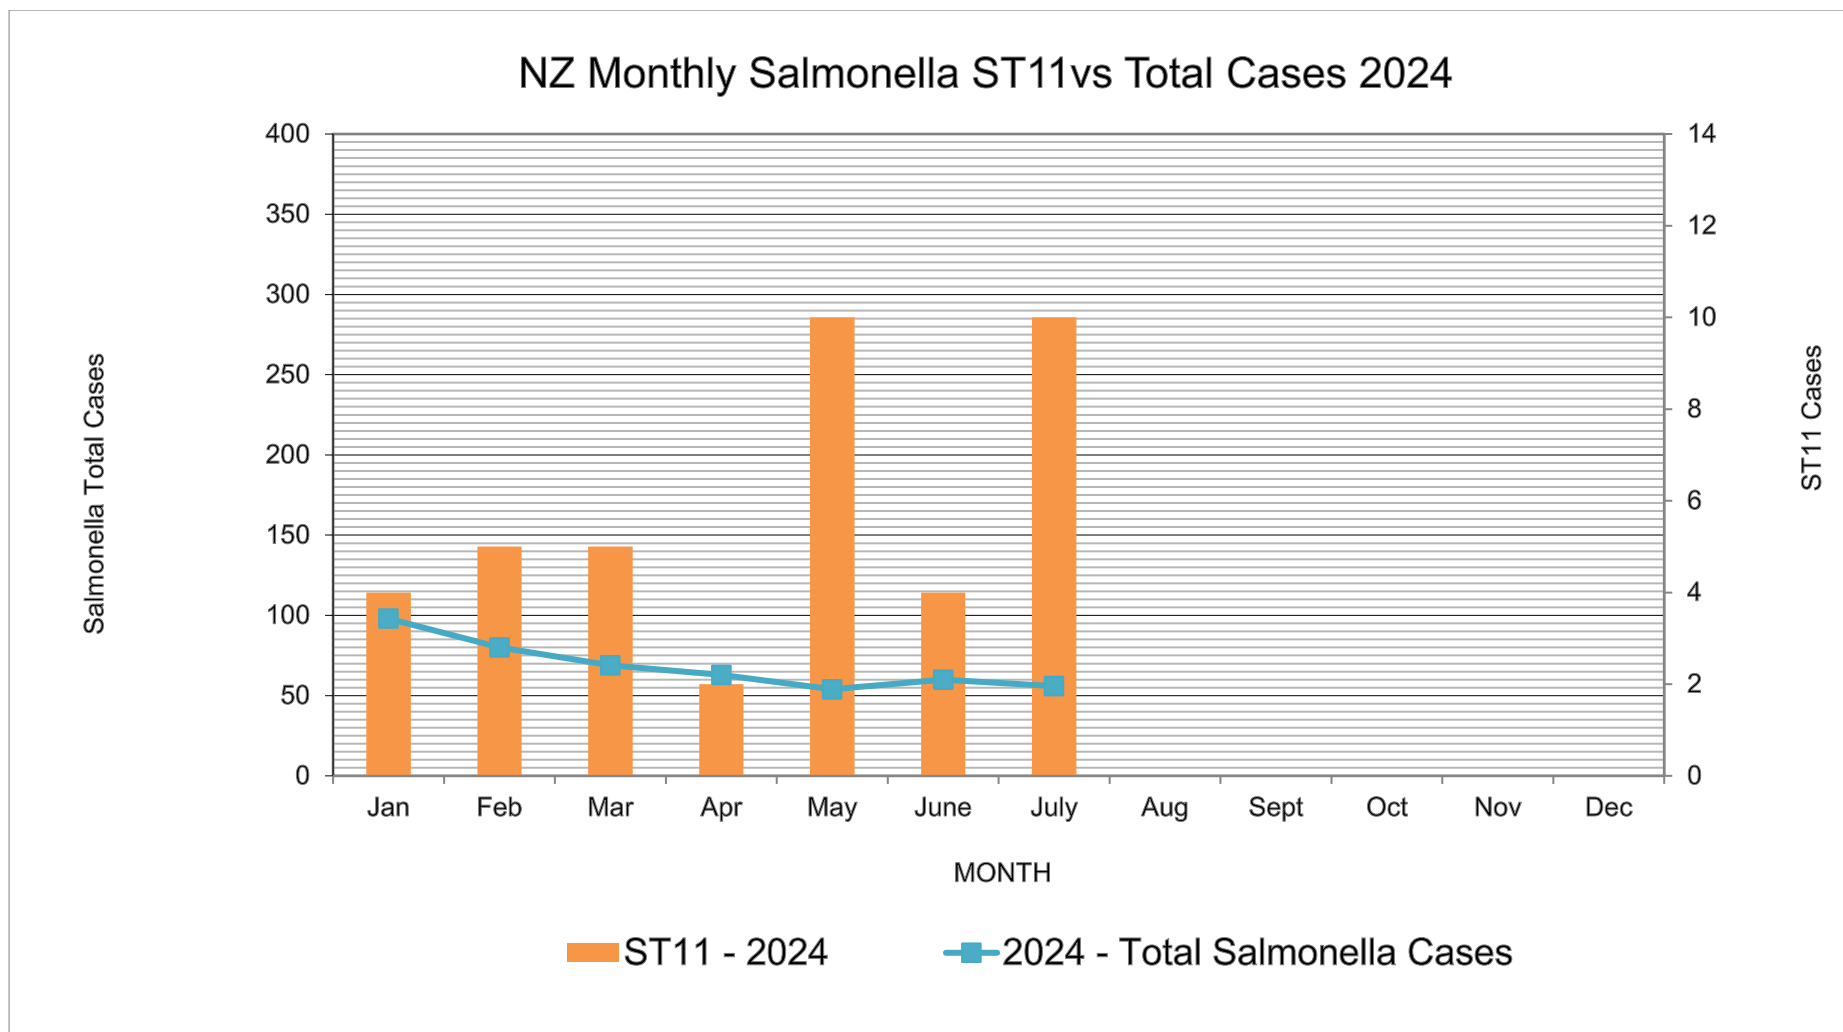

NZ Monthly Salmonella Cases

■ 2021

● 2022

▲ 2023

◆ 2024

(Human) NZ Monthly Salmonella ST11 Cases vs Total Salmonella Cases

NOTE: ST11 can include the poultry subtype.

The New Zealand poultry SE is not present in the isolations since January 2023.

ST11 Cases Travel Related:

January 2 cases, February 4 cases, March 3 cases, April 0 cases, May 7 cases, June 2 cases, July 8 cases