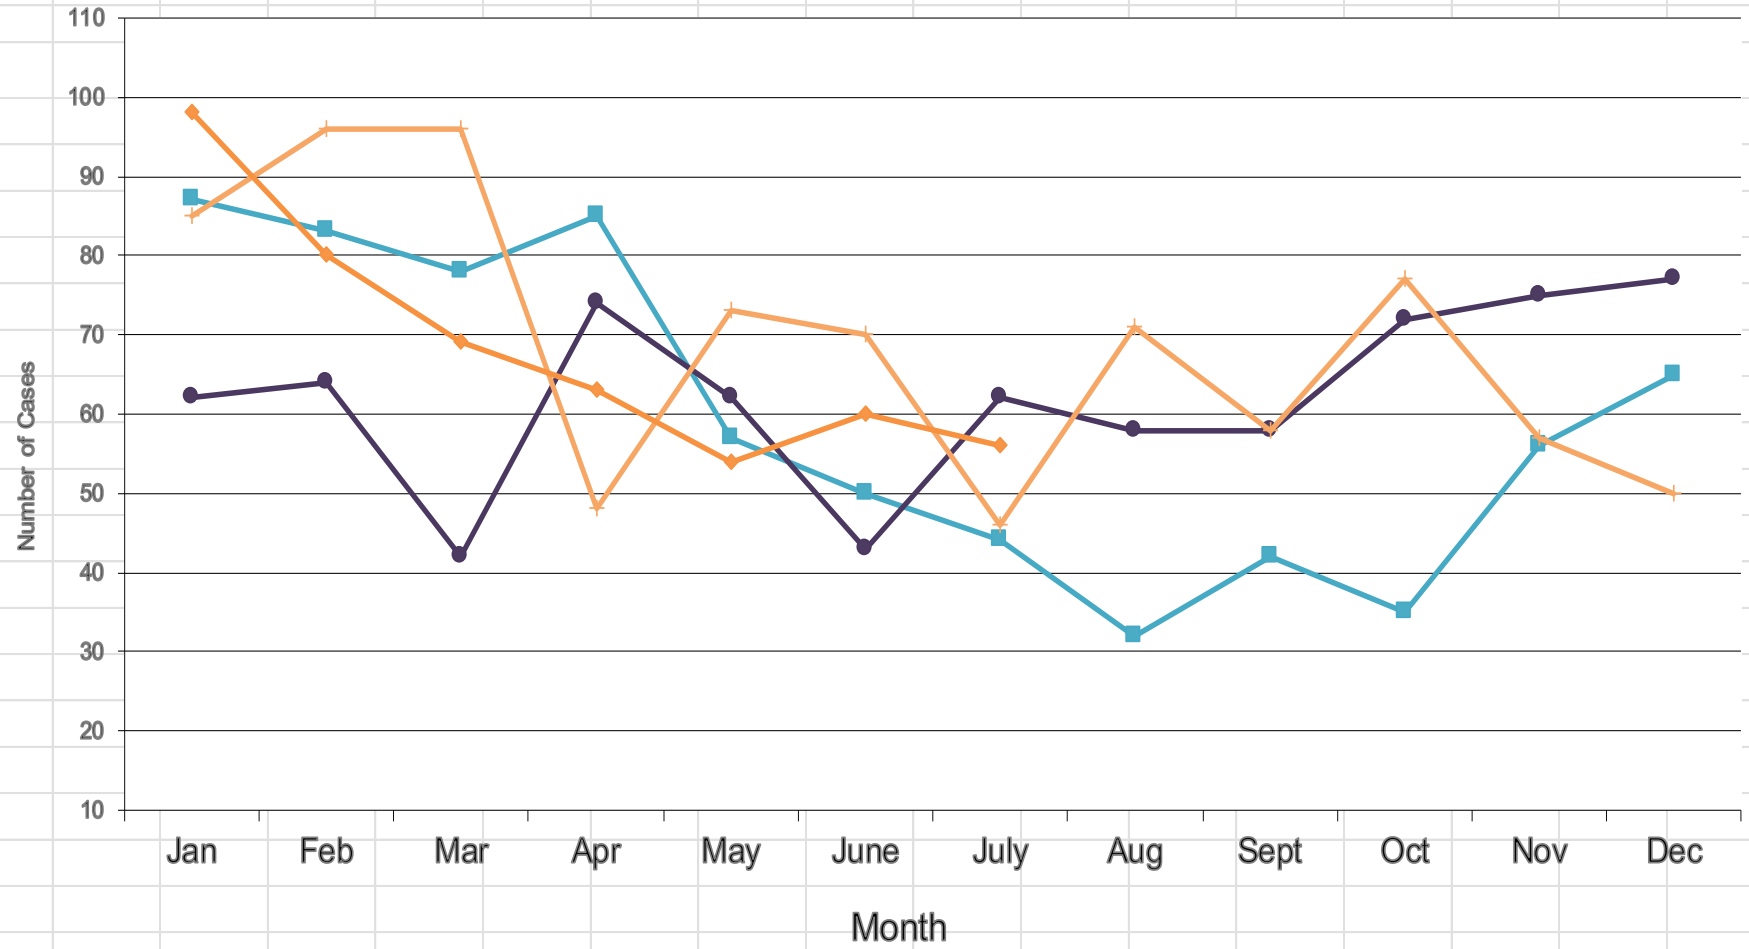

NZ Monthly Salmonella Cases

■ 2021

● 2022

▲ 2023

◆ 2024

(Human) NZ Monthly Salmonella ST11 Cases vs Total Salmonella Cases

NOTE: ST11 can include the poultry subtype.

The New Zealand poultry SE is not present in the isolations since January 2023.

ST11 Cases Travel Related:

January 2 cases, February 4 cases, March 3 cases, April 0 cases, May 7 cases, June 2 cases, July 8 cases