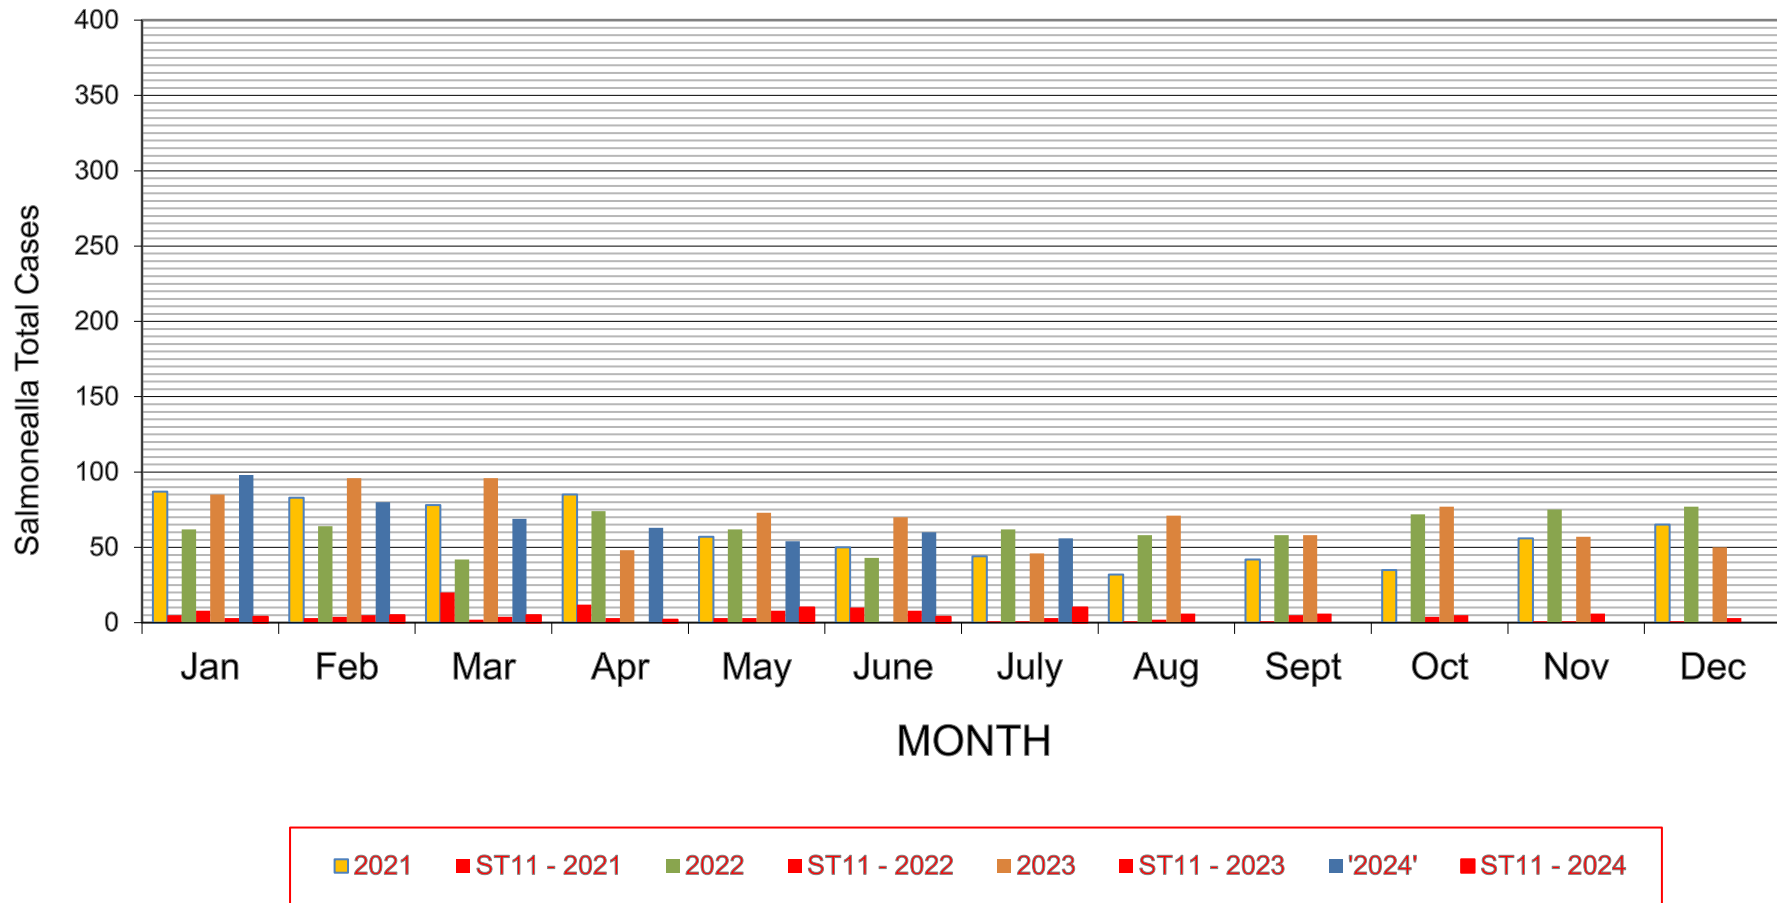

NZ Monthly Salmonella Cases

■ 2021

● 2022

▲ 2023

◆ 2024

(Human) NZ Monthly Salmonella ST11 Cases vs Total Salmonella Cases

NOTE: ST11 can include the poultry subtype.

The New Zealand poultry SE is not present in the isolations since January 2023.

ST11 Cases Travel Related:

January 2 cases, February 4 cases, March 3 cases, April 0 cases, May 7 cases, June 2 cases, July 8 cases