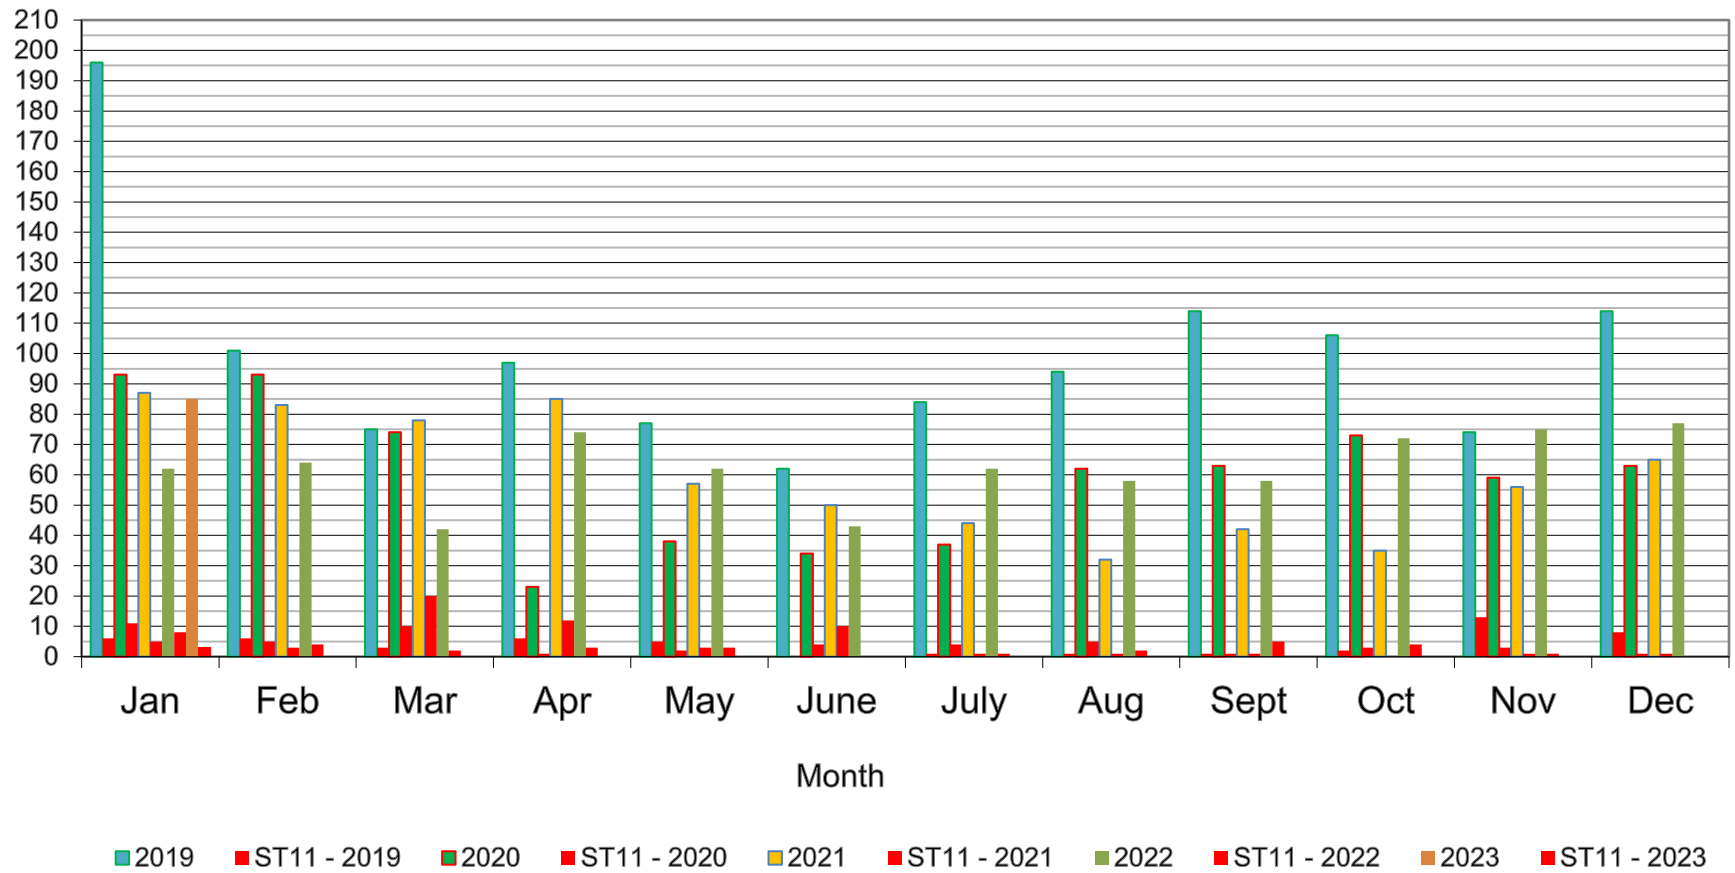

### NZ Monthly Salmonella Cases

January 2023 "hiding" under January 2021

(Human) NZ Monthly Salmonella ST11 Cases vs Total Salmonella Cases

NOTE: ST11 can include the poultry subtype.

### NZ Monthly Salmonella ST11vs Total Cases 2023

2 cases were travel related