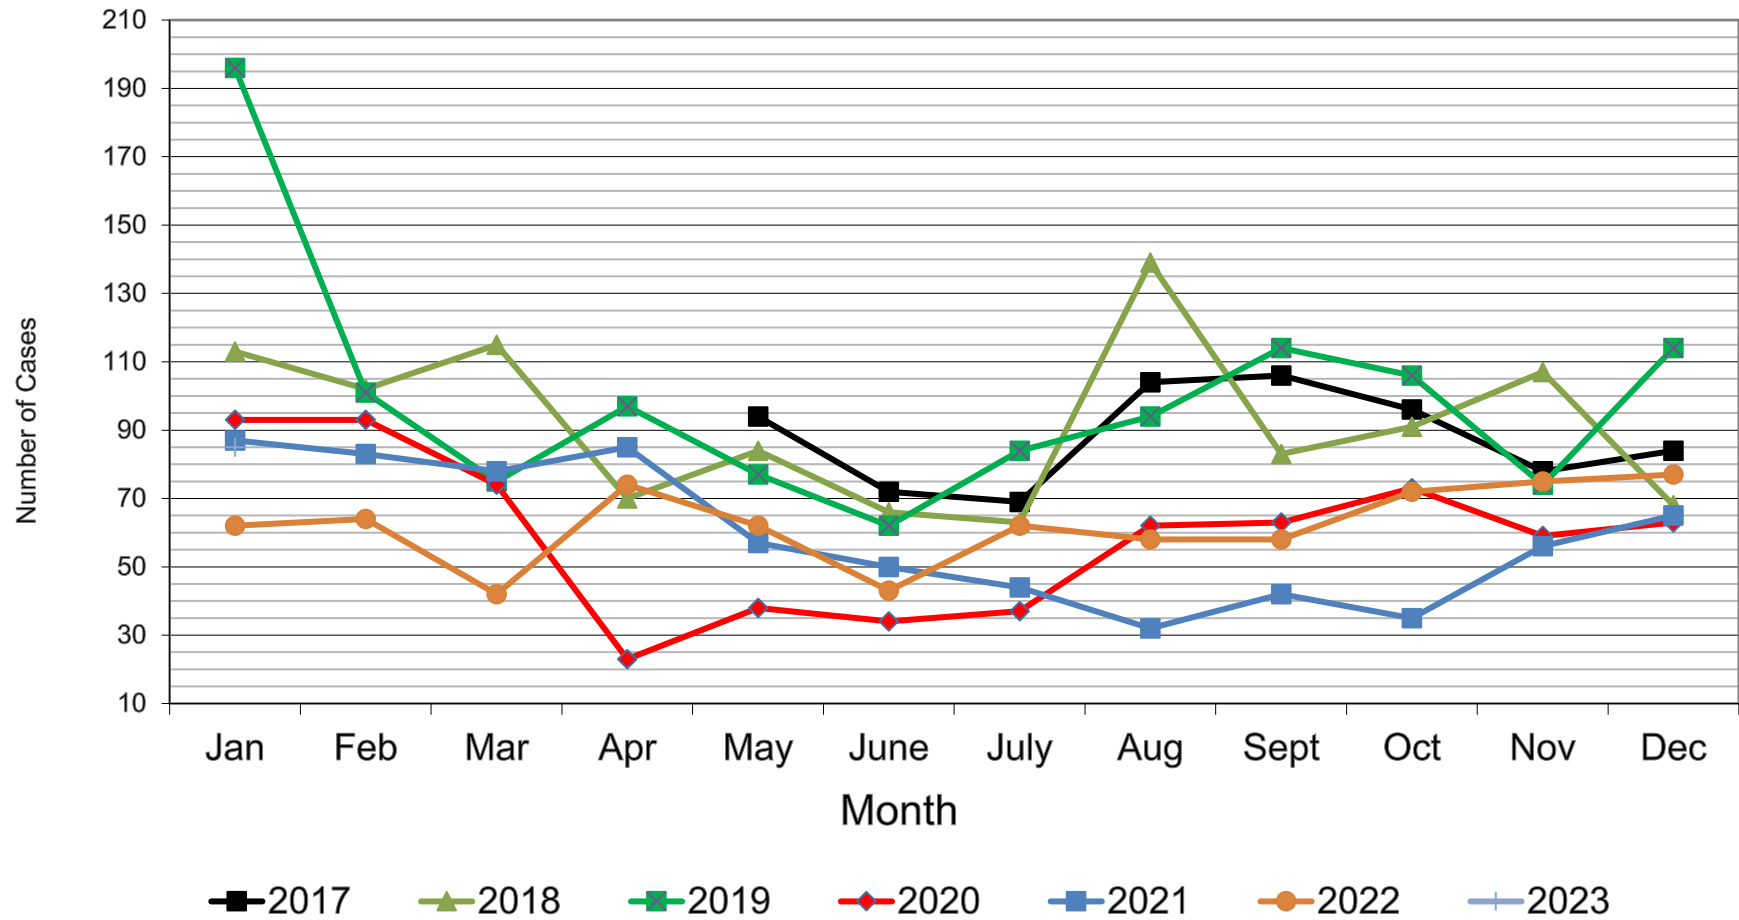

### NZ Monthly Salmonella Cases

January 2023 "hiding" under January 2021

(Human) NZ Monthly Salmonella ST11 Cases vs Total Salmonella Cases

NOTE: ST11 can include the poultry subtype.

### NZ Monthly Salmonella ST11vs Total Cases 2023

2 cases were travel related