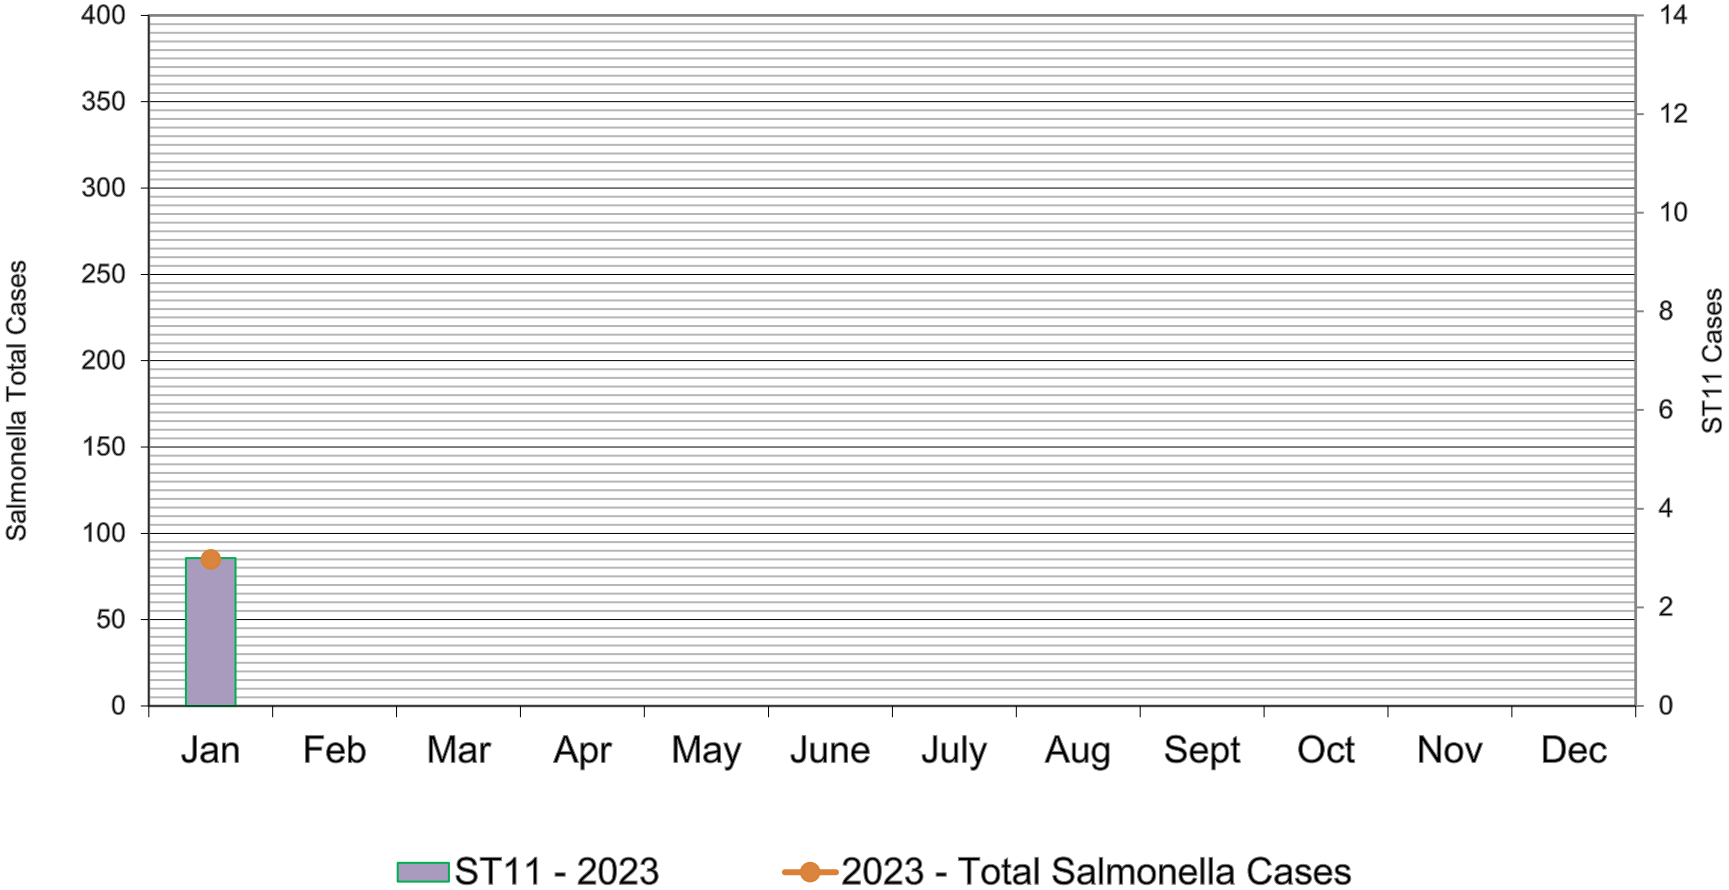

### NZ Monthly Salmonella Cases

January 2023 "hiding" under January 2021

(Human) NZ Monthly Salmonella ST11 Cases vs Total Salmonella Cases

NOTE: ST11 can include the poultry subtype.

### NZ Monthly Salmonella ST11vs Total Cases 2023

2 cases were travel related