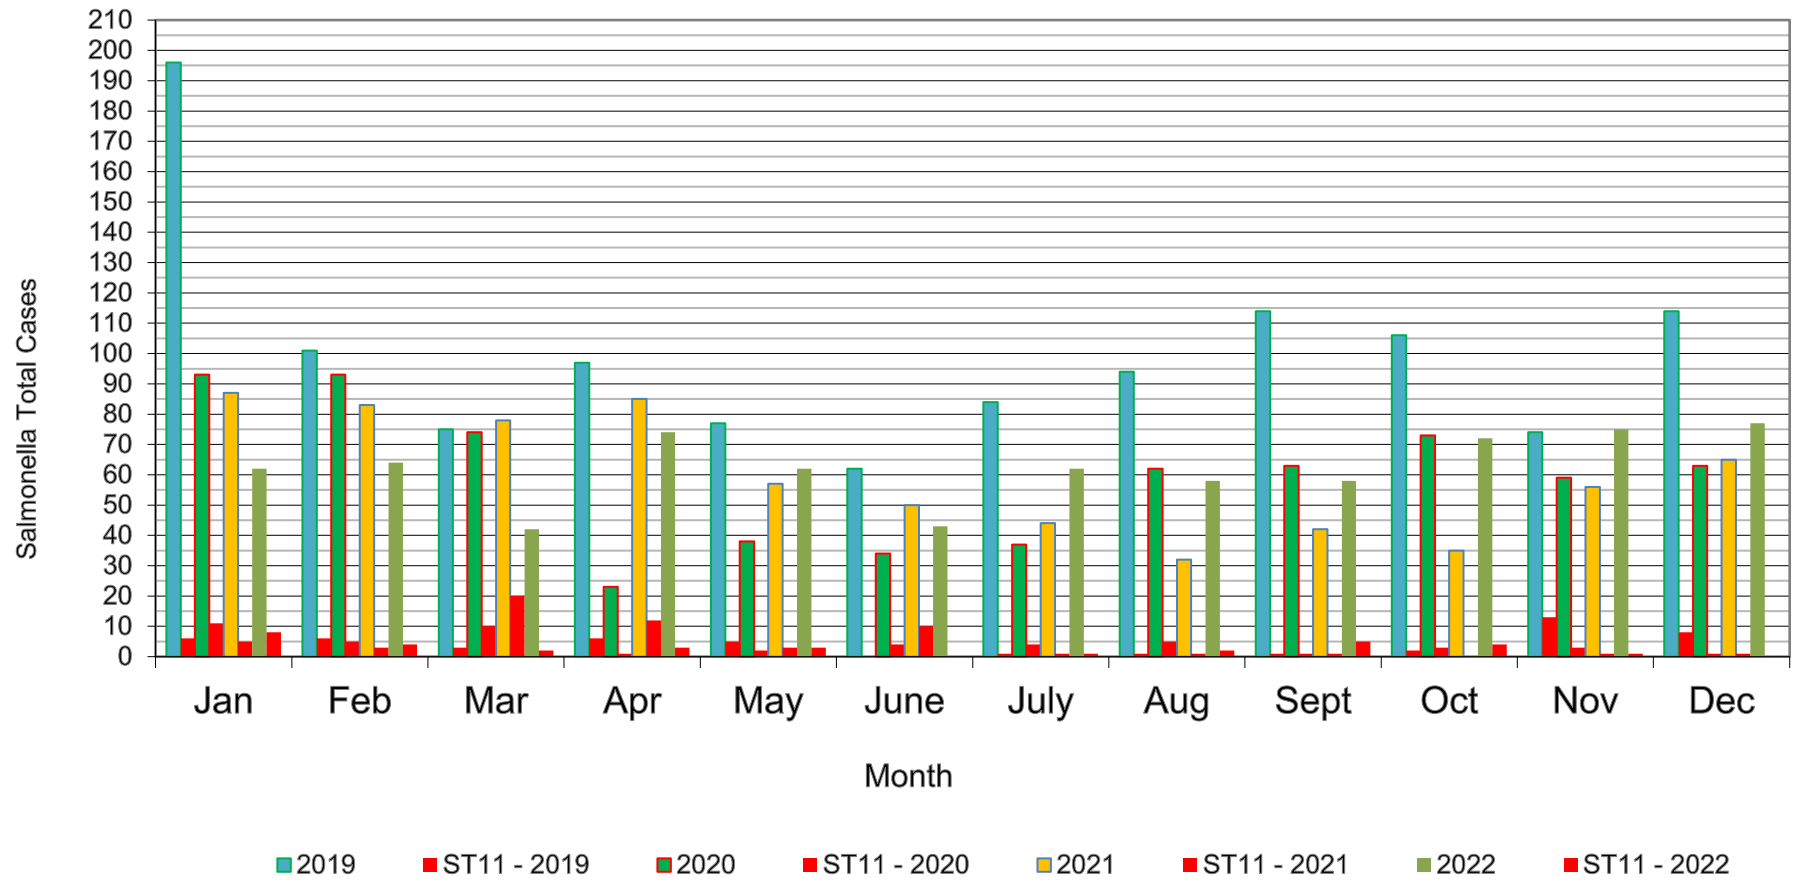

NZ Monthly Salmonella Cases

■ 2017 ▲ 2018 ■ 2019 ◆ 2020 ■ 2021 ● 2022

(Human) NZ Monthly Salmonella ST11 Cases vs Total Salmonella Cases

NOTE: ST11 can include the poultry subtype.

NZ Monthly Salmonella ST11vs Total Cases