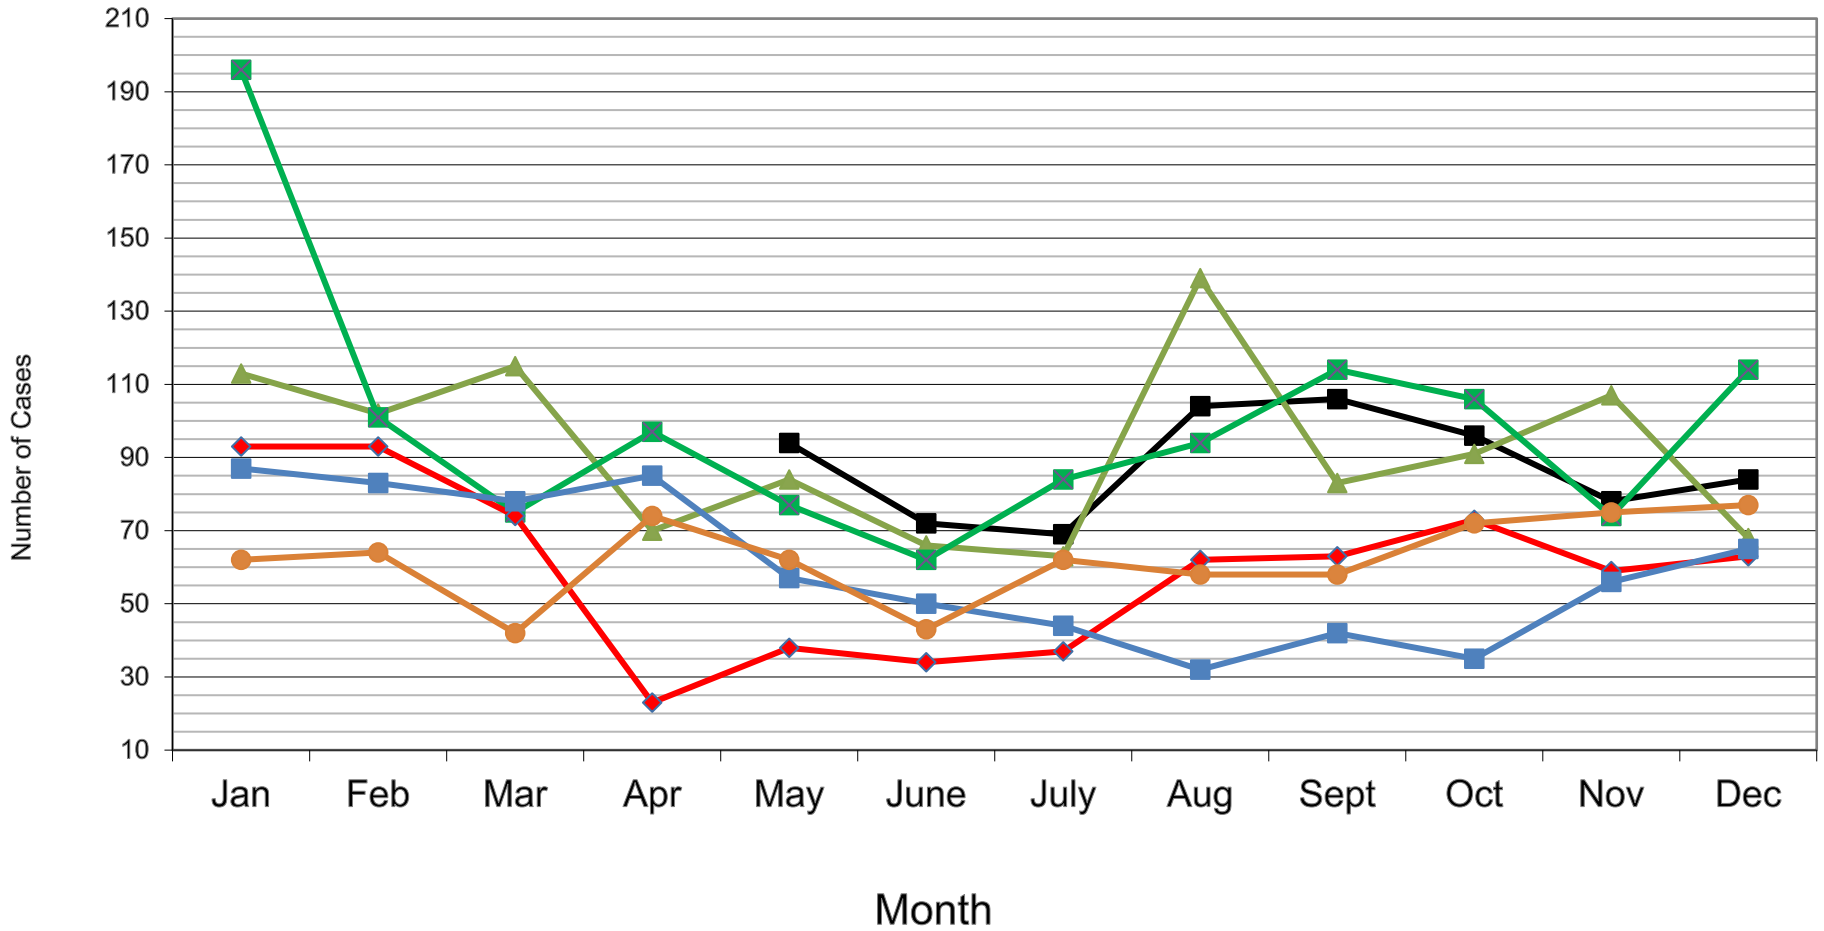

NZ Monthly Salmonella Cases

■ 2017 ▲ 2018 ■ 2019 ◆ 2020 ■ 2021 ● 2022

(Human) NZ Monthly Salmonella ST11 Cases vs Total Salmonella Cases

NOTE: ST11 can include the poultry subtype.

NZ Monthly Salmonella ST11vs Total Cases